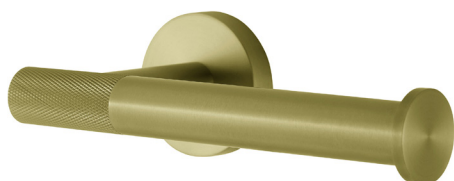

Avallon

Toilet Paper Holder

SM-TPH00BG

Swiss Madison®
well made forever

Installation:

- Wall-mount

Colors & Finishes:

■ Matte Black: SM-TPH00MB

■ Brushed Gold: SM-TPH00BG

Specifications:

- N.W: 0.63 lb.

- L: 3 1/16" X W: 1 15/16" X H: 6 5/16"